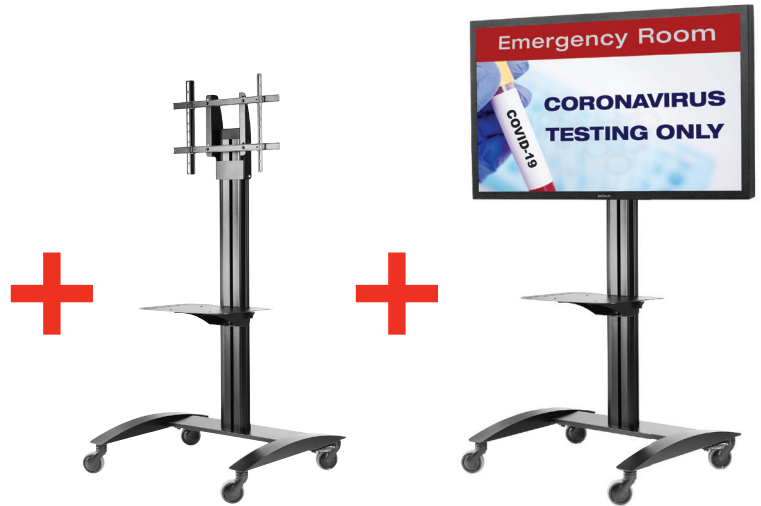

# Digital Signage for Clear-Cut Communication

Difficult times can call for rapid triage and information sharing, often needed in inhospitable environments. To address these rapidly evolving needs, Peerless-AV® is offering a bundled solution immediately available to deploy. The solution includes a 49", 55" or 65" UltraView™ UHD Outdoor TV, SmartMount® Flat Panel Cart, and if needed, custom content to accommodate a variety of considerations. By making the switch to digital, you will no longer need to manually update static signage throughout the day, nor develop static content in multiple translations to accommodate a diversity of languages. Instead, digital content can be updated in real-time once connected to a network, creating significantly more efficient workflow and information dissemination.

## Bundled Digital Signage Package Includes:

49", 55" or 65" UltraView™ UHD Outdoor TV  
UV492, U552, UV652

SmartMount® Flat Panel Cart  
SR560M

Custom Content Services\*

\*Content can be provided on a USB or we also offer full content support for leading media players and content providers. Call for more information.